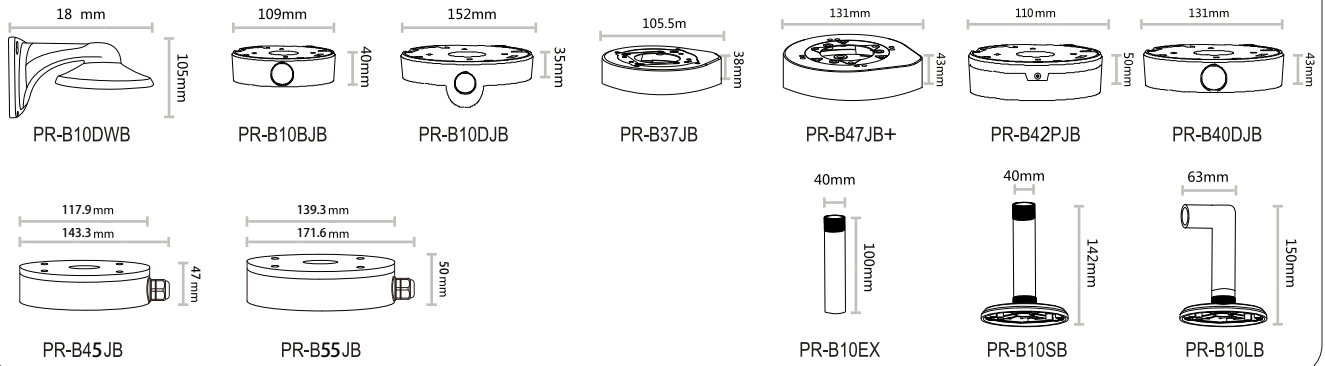

Cameras Bracket Accessories

Enjoy a large variety of installation methods for Provision-ISR cameras

Available Brackets

Compatibility

HD Analog Cameras

IP Cameras

Junction Box Compatibility Table

Camera Model		Junction Box Model							
		PR-B47JB+	PR-B37JB	PR-B10BJB	PR-B10DJB	PR-B45DJB	PR-B55DJB	PR-B40DJB	PR-B42PJB
IP Cameras	DAI-xxxIPxx Fixed Lens			●					
	DAI-xxxIPVF VF Lens				●				
	DI-xxxIPxx Fixed Lens		●				●		
	DI-xxxIPxxx MVF/VF Lens	●					●		
	I1-xxxIP36 Fixed Lens		●			●			●
	I3-xxxIPxx VF/Fixed Lens	●				●			
	I8/I5/I4-xxxIPxxx MVF/VF Lens	●		●			●		
HD Analog Cameras	DI-xxxAHDxx Fixed Lens		●			●			●
	DI-xxxAHDxx MVF/VF Lens	●					●		
	DAI-xxxAHDVF VF Lens							●	
	I1-xxxAHDxx Fixed Lens		●			●			●
	I3-xxxAHDxx Fixed Lens		●			●			
	I4-xxxAHDxx MVF/VF Lens	●				●			