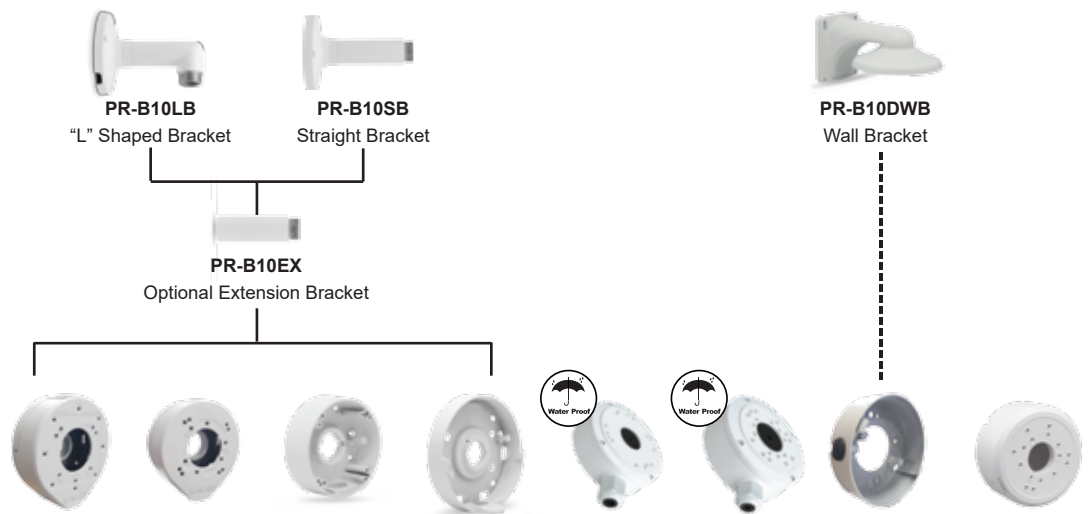

Cameras Bracket Accessories

Enjoy a large variety of installation methods for Provision-ISR cameras

Available Brackets

Compatibility

HD Analog Cameras

IP Cameras

Junction Box Compatibility Table

Camera Model		Junction Box Model							
		PR-B47JB+	PR-B37JB	PR-B10BJB	PR-B10DJB	PR-B45DJB	PR-B55DJB	PR-B40DJB	PR-B42PJB
IP Cameras	DAI-xxxIPxx Fixed Lens			●					
	DAI-xxxIPVF VF Lens				●				
	DI-xxxIPxx Fixed Lens		●				●		
	DI-xxxIPxxx MVF/VF Lens	●					●		
	I1-xxxIP36 Fixed Lens		●			●			●
	I3-xxxIPxx VF/Fixed Lens	●				●			
	I8/I5/I4-xxxIPxxx MVF/VF Lens	●		●			●		
HD Analog Cameras	DI-xxxAHDxx Fixed Lens		●			●			●
	DI-xxxAHDxx MVF/VF Lens	●					●		
	DAI-xxxAHDVF VF Lens							●	
	I1-xxxAHDxx Fixed Lens		●			●			●
	I3-xxxAHDxx Fixed Lens		●			●			
	I4-xxxAHDxx MVF/VF Lens	●				●			