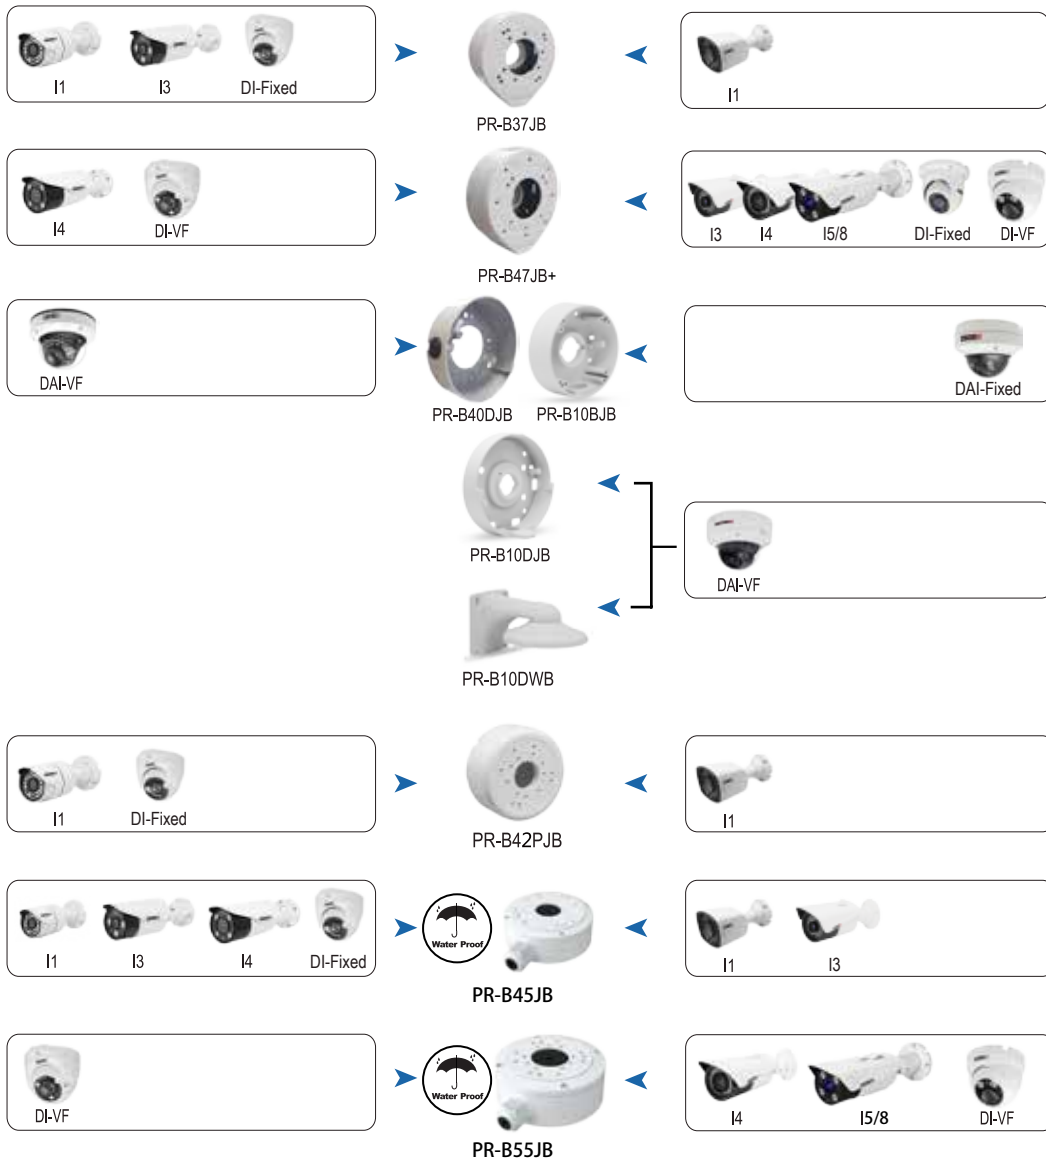

Cameras Bracket Accessories

Enjoy a large variety of installation methods for Provision-ISR cameras

Available Brackets

Compatibility

HD Analog Cameras

IP Cameras

Junction Box Compatibility Table

Camera Model		Junction Box Model							
		PR-B47JB+	PR-B37JB	PR-B10BJB	PR-B10DJB	PR-B45DJB	PR-B55DJB	PR-B40DJB	PR-B42PJB
IP Cameras	DAI-xxxIPxx Fixed Lens			●					
	DAI-xxxIPVF VF Lens				●				
	DI-xxxIPxx Fixed Lens		●				●		
	DI-xxxIPxxx MVF/VF Lens	●					●		
	I1-xxxIP36 Fixed Lens		●			●			●
	I3-xxxIPxx VF/Fixed Lens	●				●			
	I8/I5/I4-xxxIPxxx MVF/VF Lens	●		●			●		
HD Analog Cameras	DI-xxxAHDxx Fixed Lens		●			●			●
	DI-xxxAHDxx MVF/VF Lens	●					●		
	DAI-xxxAHDVF VF Lens							●	
	I1-xxxAHDxx Fixed Lens		●			●			●
	I3-xxxAHDxx Fixed Lens		●			●			
	I4-xxxAHDxx MVF/VF Lens	●				●			